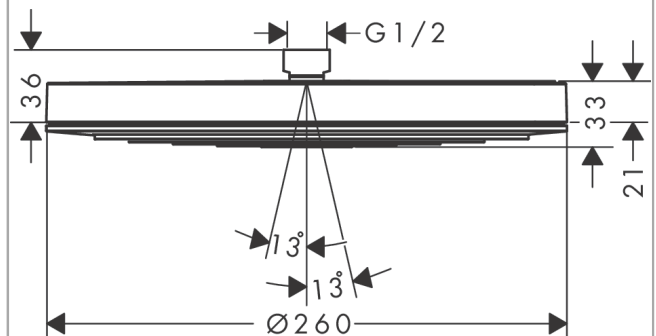

Pulsify S
Overhead shower 260 1jet
 Finish: **Brushed Bronze** Article Number: **24140140**

Description

product features

- shower head size: 260 mm
- spray type: PowderRain
- Fast Drain empties the overhead shower from an angle of 10°
- ball-joint: overhead shower angle adjustable
- material spray disc: plastic
- spray disc surface: graphite
- maximum flow rate at 3 bar: 12,3 l/min
- flow rate PowderRain spray (at 3 bar): 12,3 l/min
- function from: 6,9 l/min
- minimum flow pressure: 1 bar
- installation: ceiling or wall
- connection thread G 1/2
- connection dimension: DN15
- suitable for continuous flow water heaters

Technology

Design awards

reddot winner 2021

Product image

Scale drawing

Pulsify S

Overhead shower 260 1jet

Finish: **Brushed Bronze** Article Number: **24140140**

Flowchart

Pulsify S
Overhead shower 260 1jet
 Finish: **Brushed Bronze** Article Number: **24140140**

Exploded Drawing

Year of production: >01/23

Pulsify S
Overhead shower 260 1jet
 Finish: **Brushed Bronze** Article Number: **24140140**