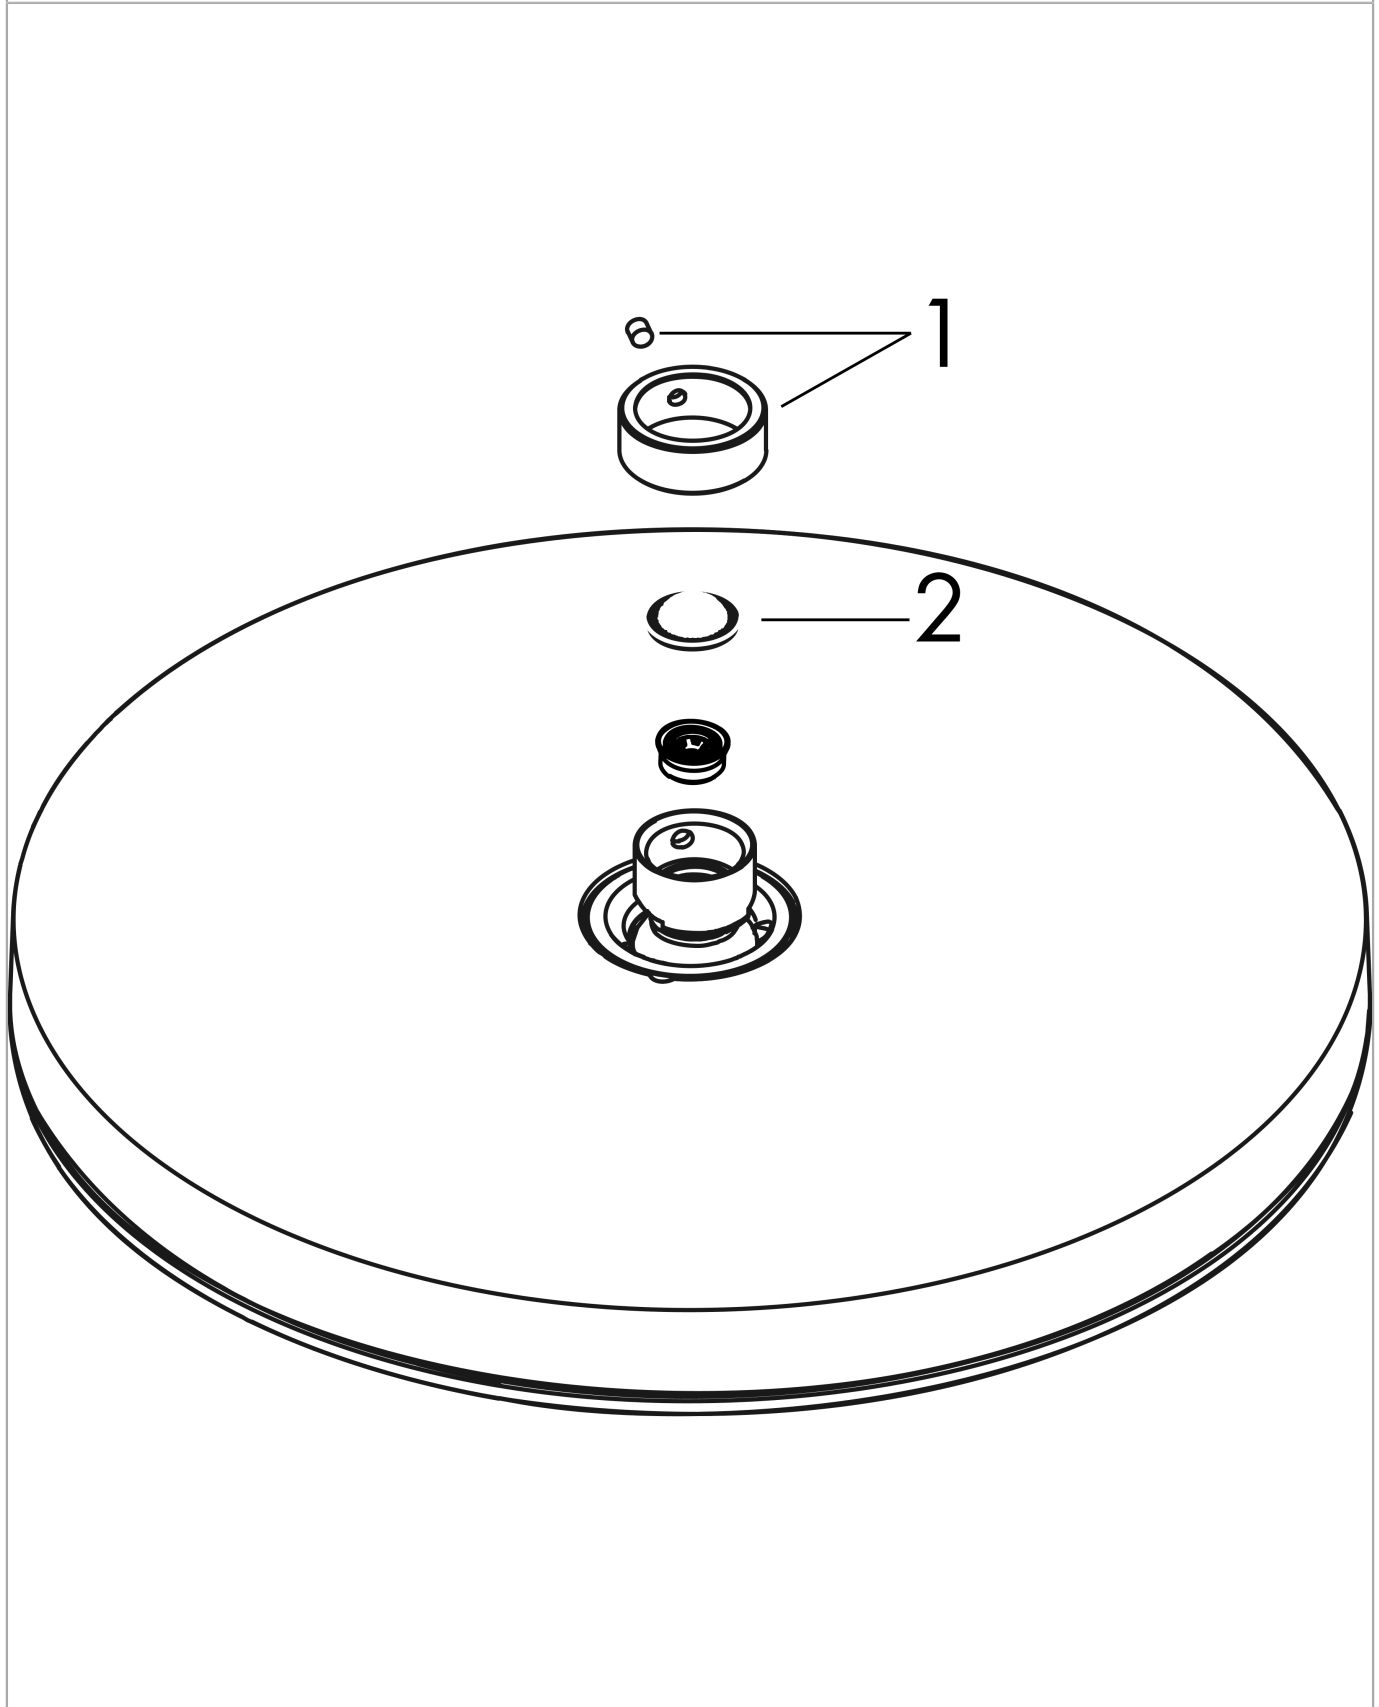

Pulsify S
Overhead shower 260 1jet
 Finish: **Brushed Bronze** Article Number: **24140140**

Description

product features

- shower head size: 260 mm
- spray type: PowderRain
- Fast Drain empties the overhead shower from an angle of 10°
- ball-joint: overhead shower angle adjustable
- material spray disc: plastic
- spray disc surface: graphite
- maximum flow rate at 3 bar: 12,3 l/min
- flow rate PowderRain spray (at 3 bar): 12,3 l/min
- function from: 6,9 l/min
- minimum flow pressure: 1 bar
- installation: ceiling or wall
- connection thread G 1/2
- connection dimension: DN15
- suitable for continuous flow water heaters

Technology

Design awards

reddot winner 2021

Product image

Scale drawing

Pulsify S

Overhead shower 260 1jet

Finish: **Brushed Bronze** Article Number: **24140140**

Flowchart

Pulsify S
Overhead shower 260 1jet
 Finish: **Brushed Bronze** Article Number: **24140140**

Exploded Drawing

Year of production: >01/23

Pulsify S
Overhead shower 260 1jet
 Finish: **Brushed Bronze** Article Number: **24140140**