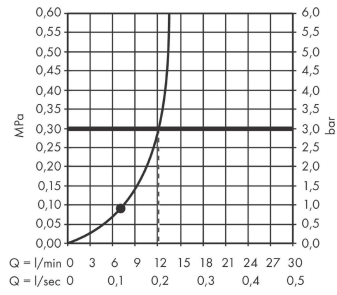

Pulsify S

Overhead shower 260 1jet

Finish: **Brushed Bronze** Article Number: **24140140**

Flowchart