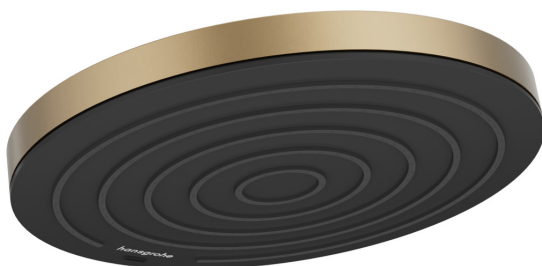

Pulsify S
Overhead shower 260 1jet
 Finish: **Brushed Bronze** Article Number: **24140140**

Description

product features

- shower head size: 260 mm
- spray type: PowderRain
- Fast Drain empties the overhead shower from an angle of 10°
- ball-joint: overhead shower angle adjustable
- material spray disc: plastic
- spray disc surface: graphite
- maximum flow rate at 3 bar: 12,3 l/min
- flow rate PowderRain spray (at 3 bar): 12,3 l/min
- function from: 6,9 l/min
- minimum flow pressure: 1 bar
- installation: ceiling or wall
- connection thread G 1/2
- connection dimension: DN15
- suitable for continuous flow water heaters

Technology

Design awards

reddot winner 2021

Product image

Scale drawing

Pulsify S

Overhead shower 260 1jet

Finish: **Brushed Bronze** Article Number: **24140140**

Flowchart

Pulsify S
Overhead shower 260 1jet
 Finish: **Brushed Bronze** Article Number: **24140140**

Exploded Drawing

Year of production: >01/23

Pulsify S
Overhead shower 260 1jet
 Finish: **Brushed Bronze** Article Number: **24140140**